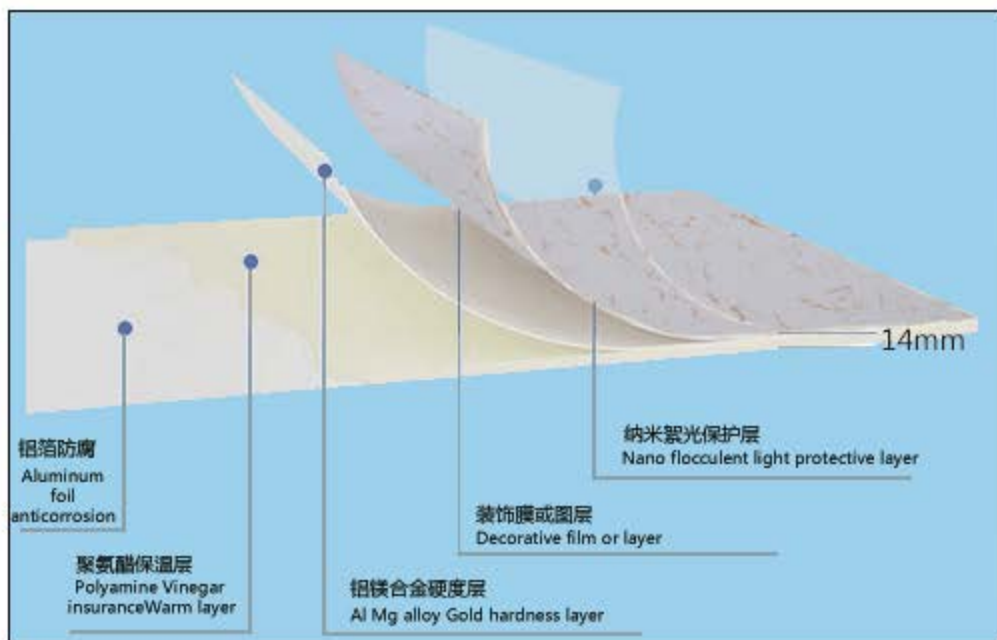

内墙金属雕花板

产品介绍:

迪拜尔金属内墙保温板主要由表面为纳米抗污技术处理的彩涂钢板，中间层为特殊防火处理硬质发泡聚氨酯，底层为铝箔防腐层这三个部分组成，防火等级最高为B1级。内墙板规格为：厚度14mm，宽度435mm,长度为可定制。

产品特点:

保温隔热、隔音、防火、超强硬度、防水防潮、绿色环保、安装便利、不易变形。

产品介绍:

活动房、岗亭、现代别墅、高层建筑、轻钢车间、室内装修